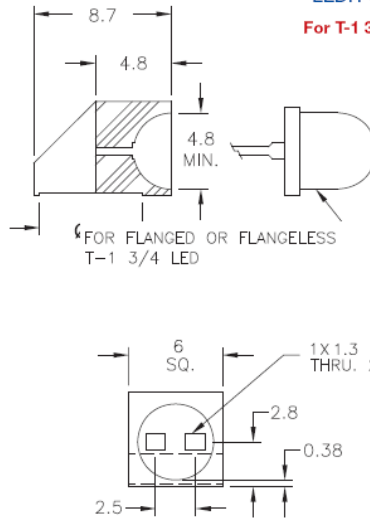

LEDH - LED Holder

LEDH-101C

For T-1 Series LED

LEDH-909-235

For T-1 3/4 Series LED

Details:

- **Material:** see table
- **Color:** Black
- **Standard Pack:** 1000/Bag

| Symbol | LED type | D | Material | Flammability | Color |
|--------------|----------|------|----------|--------------|-------|
| | | [mm] | | | |
| LEDH-909-235 | T-1 3/4 | 4.8 | PA 66 | UL94 V-0 | black |