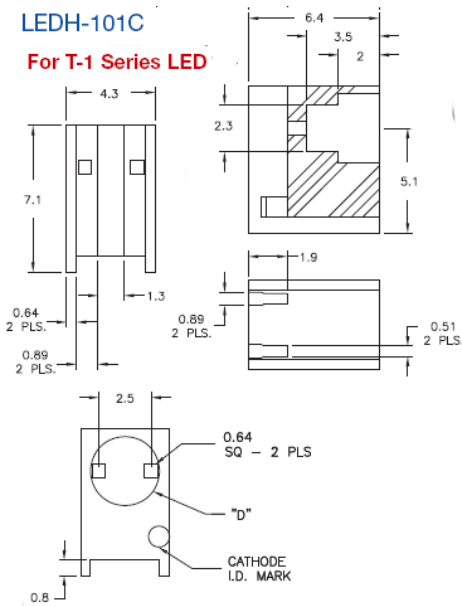

LEDH - LED Holder

LEDH-101C

For T-1 Series LED

LEDH-909-235

For T-1 3/4 Series LED

Details:

- **Material:** see table
- **Color:** Black
- **Standard Pack:** 1000/Bag

| Symbol | LED type | D | Material | Flammability | Color |
|--------------|----------|------|----------|--------------|-------|
| | | [mm] | | | |
| LEDH-909-235 | T-1 3/4 | 4.8 | PA 66 | UL94 V-0 | black |