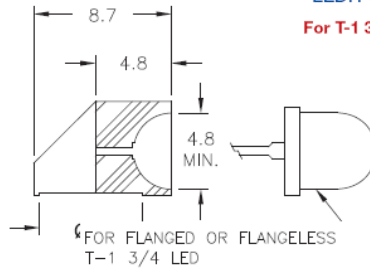

LEDH - LED Holder

LEDH-101C

For T-1 Series LED

LEDH-909-235

For T-1 3/4 Series LED

Details:

- **Material:** see table
- **Color:** Black
- **Standard Pack:** 1000/Bag

Symbol	LED type	D	Material	Flammability	Color
		[mm]			
LEDH-101C-38	T-1	3.8	PA 66	UL94 V-2	black