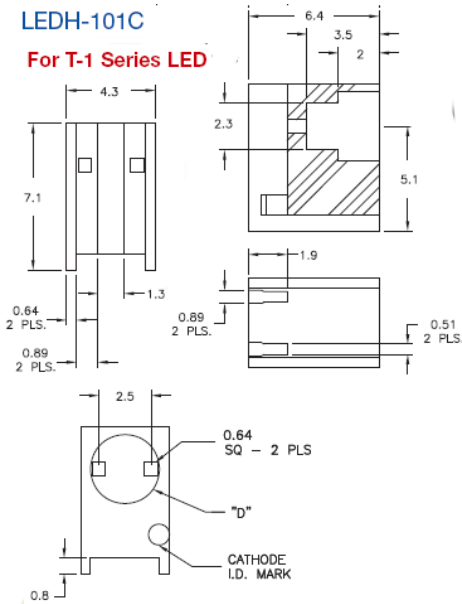

LEDH - LED Holder

LEDH-101C

For T-1 Series LED

LEDH-909-235

For T-1 3/4 Series LED

Details:

- **Material:** see table
- **Color:** Black
- **Standard Pack:** 1000/Bag

Symbol	LED type	D	Material	Flammability	Color
		[mm]			
LEDH-101C-38	T-1	3.8	PA 66	UL94 V-2	black