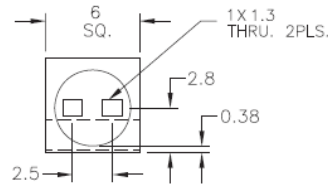

LEDH - LED Holder

LEDH-101C

For T-1 Series LED

LEDH-909-235

For T-1 3/4 Series LED

Details:

- **Material:** see table
- **Color:** Black
- **Standard Pack:** 1000/Bag

Symbol	LED type	D	Material	Flammability	Color
		[mm]			
LEDH-101C-38	T-1	3.8	PA 66	UL94 V-2	black