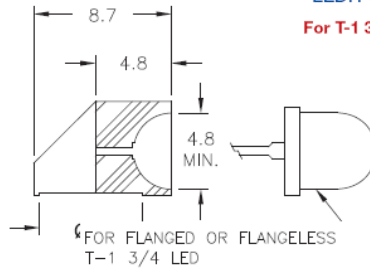

LEDH - LED Holder

LEDH-101C

For T-1 Series LED

LEDH-909-235

For T-1 3/4 Series LED

Details:

- **Material:** see table
- **Color:** Black
- **Standard Pack:** 1000/Bag

Symbol	LED type	D	Material	Flammability	Color
		[mm]			
LEDH-101C-34	T-1	3.4	PA 66	UL94 V-2	black