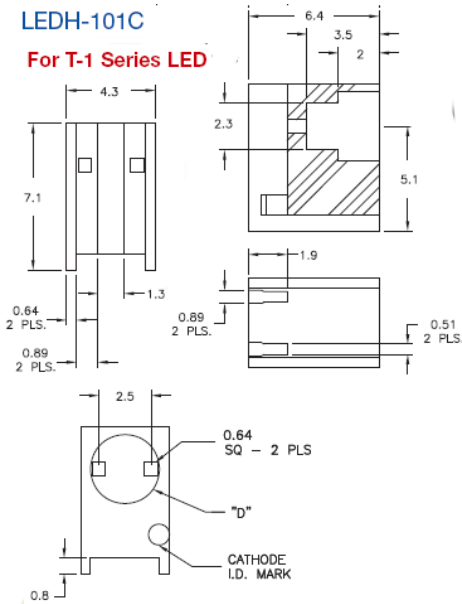

LEDH - LED Holder

LEDH-101C

For T-1 Series LED

LEDH-909-235

For T-1 3/4 Series LED

Details:

- **Material:** see table
- **Color:** Black
- **Standard Pack:** 1000/Bag

Symbol	LED type	D	Material	Flammability	Color
		[mm]			
LEDH-101C-34	T-1	3.4	PA 66	UL94 V-2	black