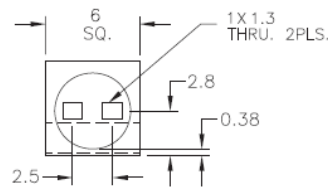

LEDH - LED Holder

LEDH-101C

For T-1 Series LED

LEDH-909-235

For T-1 3/4 Series LED

Details:

- **Material:** see table
- **Color:** Black
- **Standard Pack:** 1000/Bag

Symbol	LED type	D	Material	Flammability	Color
		[mm]			
LEDH-101C-34	T-1	3.4	PA 66	UL94 V-2	black