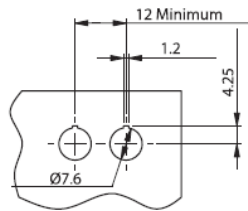

LEDC - LED Lens Cover

Panel Hole Details

Details:

- **Material: Polycarbonate, RMS-215***
- **Color: Clear**
- **Standard Pack: 1000/Bag**

Symbol	Details	Material	Flammability	Color
LEDC-2	cover + neoprene gasket	PC	UL94 V-2	transparent