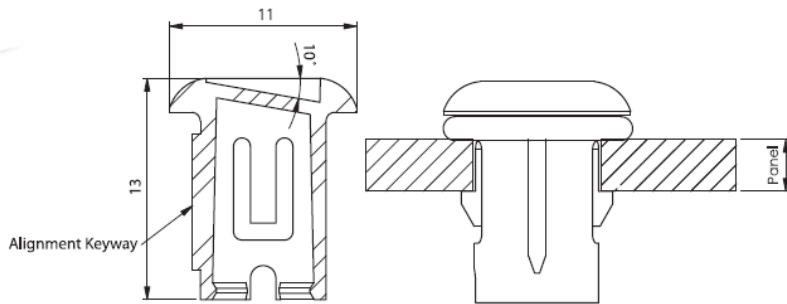

LEDC - LED Lens Cover

Panel Hole Details

Details:

- **Material: Polycarbonate, RMS-215***
- **Color: Clear**
- **Standard Pack: 1000/Bag**

Symbol	Details	Material	Flammability	Color
LEDC-2	cover + neoprene gasket	PC	UL94 V-2	transparent