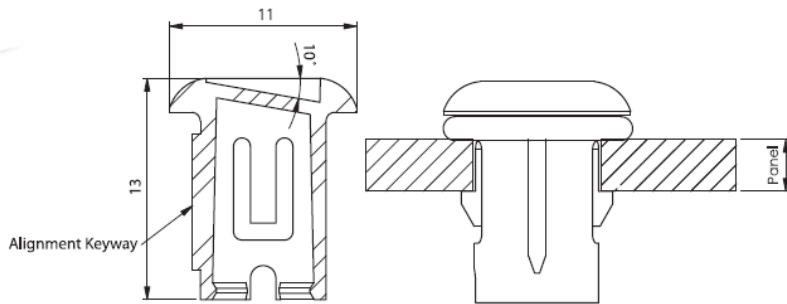

## LEDC - LED Lens Cover

Panel Hole Details

Details:

- **Material: Polycarbonate, RMS-215\***
- **Color: Clear**
- **Standard Pack: 1000/Bag**

Symbol	Details	Material	Flammability	Color
LEDC-1	cover	PC	UL94 V-2	transparent