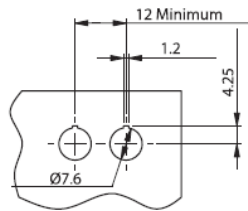

## LEDC - LED Lens Cover

Panel Hole Details

Details:

- **Material: Polycarbonate, RMS-215\***
- **Color: Clear**
- **Standard Pack: 1000/Bag**

Symbol	Details	Material	Flammability	Color
LEDC-1	cover	PC	UL94 V-2	transparent