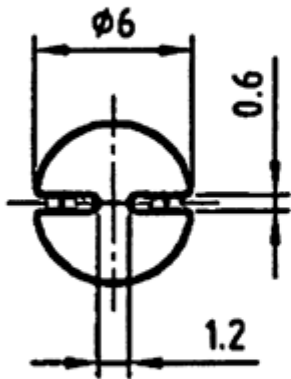

LED-1260-2 - LED spacer support

Details:

- **Material: Polycarbonate (PC)**
- **Color: grey**
- Standard pack: 1000 pcs

Symbol	Height L	Material	Color
	[mm]		
LED-1260-243-GR	43	PC	grey