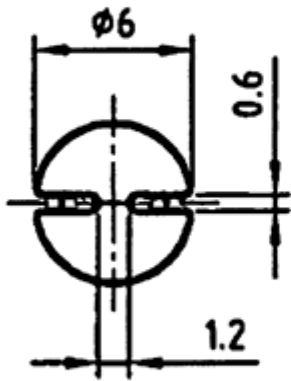

LED-1260-2 - LED spacer support

Details:

- **Material: Polycarbonate (PC)**
- **Color: grey**
- Standard pack: 1000 pcs

Symbol	Height L	Material	Color
	[mm]		
LED-1260-240-GR	40	PC	grey