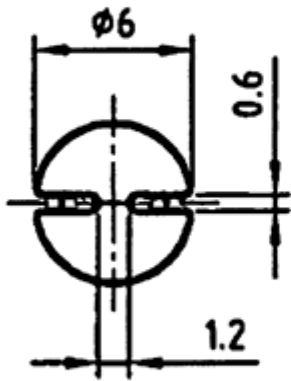

LED-1260-2 - LED spacer support

Details:

- **Material: Polycarbonate (PC)**
- **Color: grey**
- Standard pack: 1000 pcs

Symbol	Height L	Material	Color
	[mm]		
LED-1260-237-GR	37	PC	grey