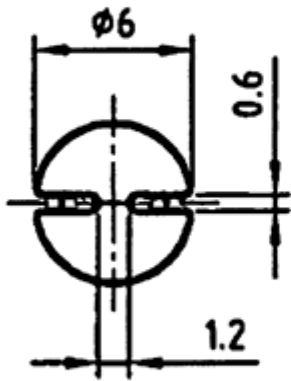

LED-1260-2 - LED spacer support

Details:

- **Material: Polycarbonate (PC)**
- **Color: grey**
- Standard pack: 1000 pcs

Symbol	Height L	Material	Color
	[mm]		
LED-1260-235-GR	35	PC	grey