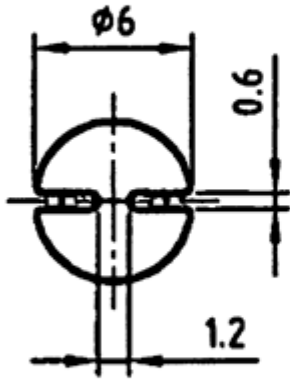

LED-1260-2 - LED spacer support

Details:

- **Material: Polycarbonate (PC)**
- **Color: grey**
- Standard pack: 1000 pcs

Symbol	Height L	Material	Color
	[mm]		
LED-1260-234-GR	34	PC	grey