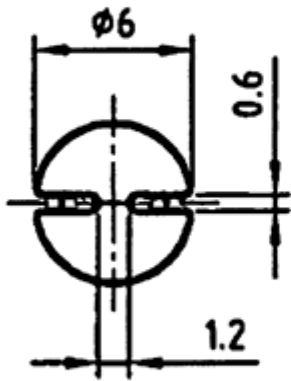

LED-1260-2 - LED spacer support

Details:

- **Material: Polycarbonate (PC)**
- **Color: grey**
- Standard pack: 1000 pcs

Symbol	Height L	Material	Color
	[mm]		
LED-1260-230-GR	30	PC	grey