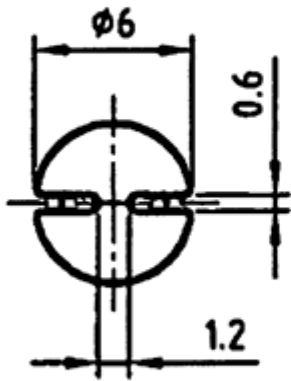

LED-1260-2 - LED spacer support

Details:

- **Material: Polycarbonate (PC)**
- **Color: grey**
- Standard pack: 1000 pcs

Symbol	Height L	Material	Color
	[mm]		
LED-1260-229-GR	29	PC	grey