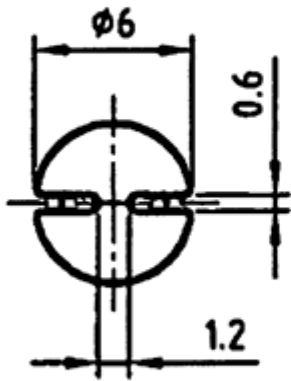

LED-1260-2 - LED spacer support

Details:

- **Material: Polycarbonate (PC)**
- **Color: grey**
- Standard pack: 1000 pcs

Symbol	Height L	Material	Color
	[mm]		
LED-1260-222-GR	22	PC	grey