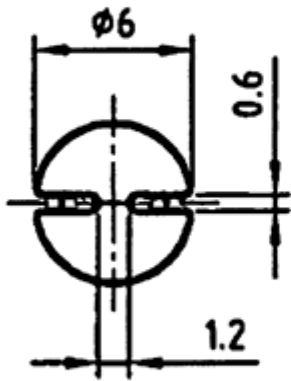

LED-1260-2 - LED spacer support

Details:

- **Material: Polycarbonate (PC)**
- **Color: grey**
- Standard pack: 1000 pcs

Symbol	Height L	Material	Color
	[mm]		
LED-1260-220-GR	20	PC	grey