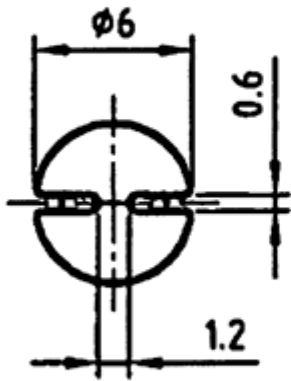

LED-1260-2 - LED spacer support

Details:

- **Material: Polycarbonate (PC)**
- **Color: grey**
- Standard pack: 1000 pcs

Symbol	Height L	Material	Color
	[mm]		
LED-1260-217-GR	17	PC	grey