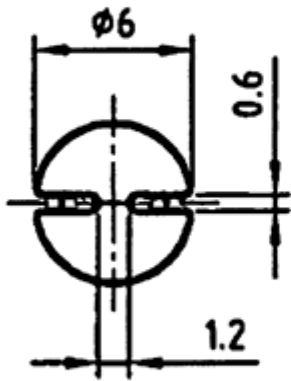

LED-1260-2 - LED spacer support

Details:

- **Material: Polycarbonate (PC)**
- **Color: grey**
- Standard pack: 1000 pcs

Symbol	Height L	Material	Color
	[mm]		
LED-1260-215-GR	15	PC	grey