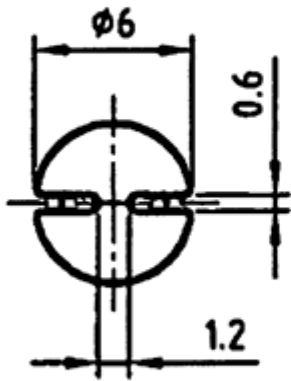

LED-1260-2 - LED spacer support

Details:

- **Material: Polycarbonate (PC)**
- **Color: grey**
- Standard pack: 1000 pcs

Symbol	Height L	Material	Color
	[mm]		
LED-1260-214-GR	14	PC	grey