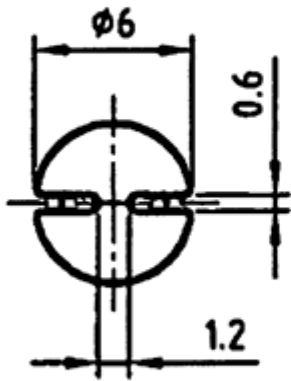

LED-1260-2 - LED spacer support

Details:

- **Material: Polycarbonate (PC)**
- **Color: grey**
- Standard pack: 1000 pcs

Symbol	Height L	Material	Color
	[mm]		
LED-1260-213-GR	13	PC	grey