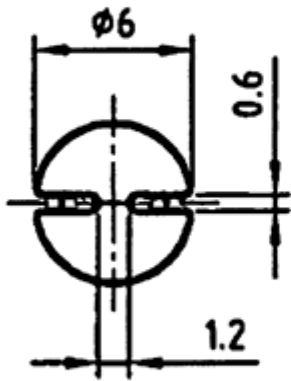

LED-1260-2 - LED spacer support

Details:

- **Material: Polycarbonate (PC)**
- **Color: grey**
- Standard pack: 1000 pcs

Symbol	Height L	Material	Color
	[mm]		
LED-1260-210-GR	10	PC	grey