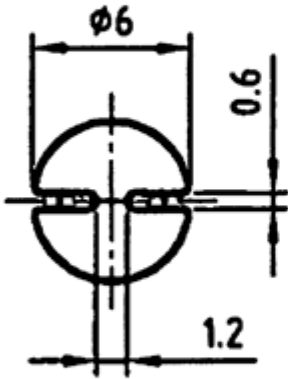

LED-1260-2 - LED spacer support

Details:

- **Material: Polycarbonate (PC)**
- **Color: grey**
- Standard pack: 1000 pcs

Symbol	Height L	Material	Color
	[mm]		
LED-1260-208-GR	8	PC	grey