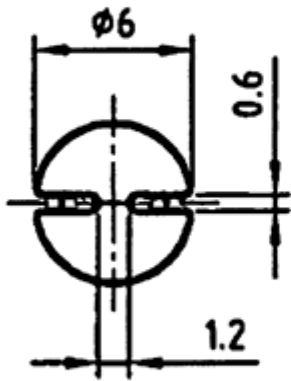

LED-1260-2 - LED spacer support

Details:

- **Material: Polycarbonate (PC)**
- **Color: grey**
- Standard pack: 1000 pcs

Symbol	Height L	Material	Color
	[mm]		
LED-1260-207-GR	7	PC	grey