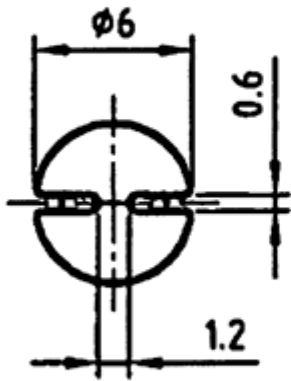

LED-1260-2 - LED spacer support

Details:

- **Material: Polycarbonate (PC)**
- **Color: grey**
- Standard pack: 1000 pcs

Symbol	Height L	Material	Color
	[mm]		
LED-1260-205-GR	5	PC	grey