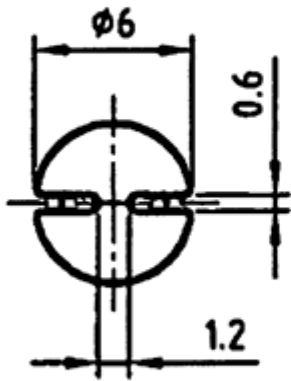

LED-1260-2 - LED spacer support

Details:

- **Material: Polycarbonate (PC)**
- **Color: grey**
- Standard pack: 1000 pcs

Symbol	Height L	Material	Color
	[mm]		
LED-1260-204-GR	4	PC	grey