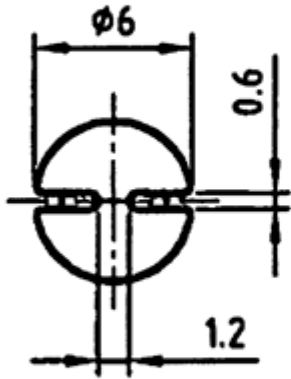

LED-1260-2 - LED spacer support

Details:

- **Material: Polycarbonate (PC)**
- **Color: grey**
- Standard pack: 1000 pcs

Symbol	Height L	Material	Color
	[mm]		
LED-1260-203-GR	3	PC	grey