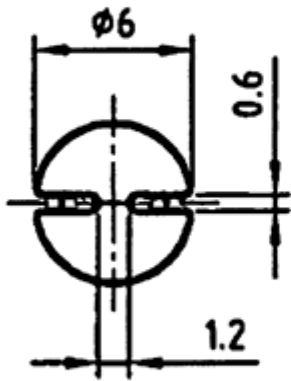

LED-1260-2 - LED spacer support

Details:

- **Material: Polycarbonate (PC)**
- **Color: grey**
- Standard pack: 1000 pcs

Symbol	Height L	Material	Color
	[mm]		
LED-1260-202-GR	2	PC	grey