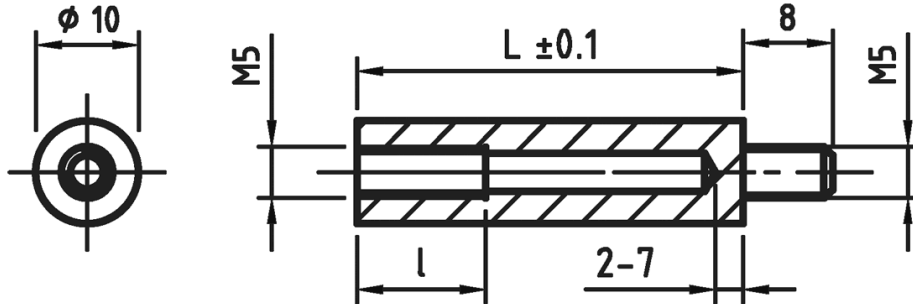

L-TR8 - Round spacers with M4 thread

Details:

- **Material: PA**
- **Colour: black (white on special order)**

Symbol	Length L	Ext. diameter [mm]	Material	Int. thread	Ext. thread	Int. thread length	Ext. thread length	Color
	[mm]					[mm]	[mm]	
L-TR8-61-WH	61	10	PA 66	M5	M5	10	8	white