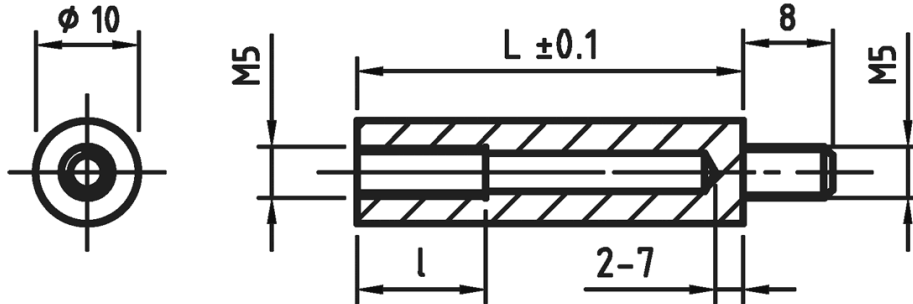

L-TR8 - Round spacers with M4 thread

Details:

- **Material: PA**
- **Colour: black (white on special order)**

Symbol	Height L	Ext. diameter	Material	Int. thread	Ext. thread	Int. thread length	Ext. thread length	Color
	[mm]					[mm]	[mm]	
L-TR8-57-BLK	57	10	PA 66	M5	M5	10	8	black