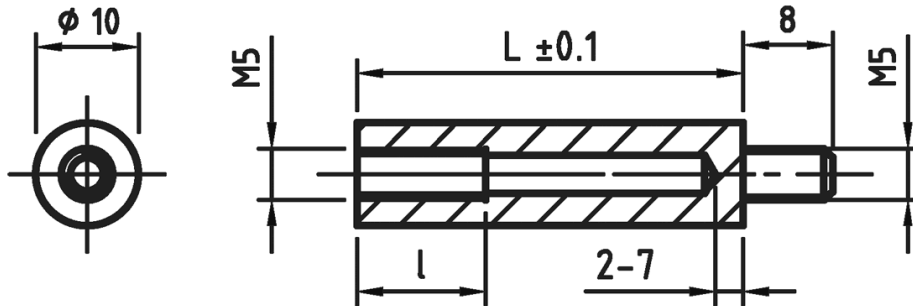

L-TR8 - Round spacers with M4 thread

Details:

- **Material: PA**
- **Colour: black (white on special order)**

Symbol	Height L	Ext. diameter	Material	Int. thread	Ext. thread	Int. thread length	Ext. thread length	Color
	[mm]					[mm]	[mm]	
L-TR8-56-BLK	56	10	PA 66	M5	M5	10	8	black