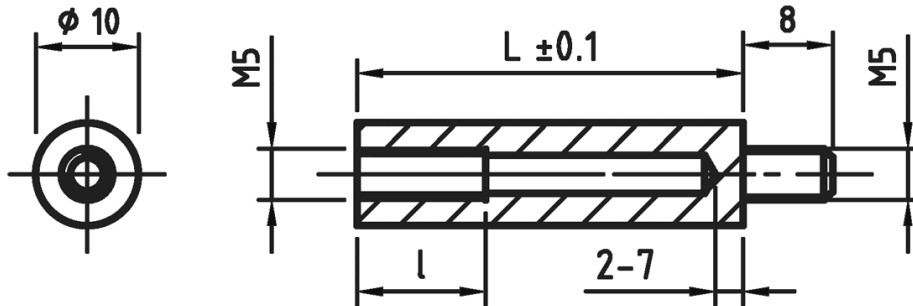

L-TR8 - Round spacers with M4 thread

Details:

- **Material: PA**
- **Colour: black (white on special order)**

Symbol	Length L	Ext. diameter	Material	Int. thread	Ext. thread	Int. thread length	Ext. thread length	Color
	[mm]	[mm]				[mm]	[mm]	
L-TR8-40-BLK	40	10	PA 66	M5	M5	10	8	black