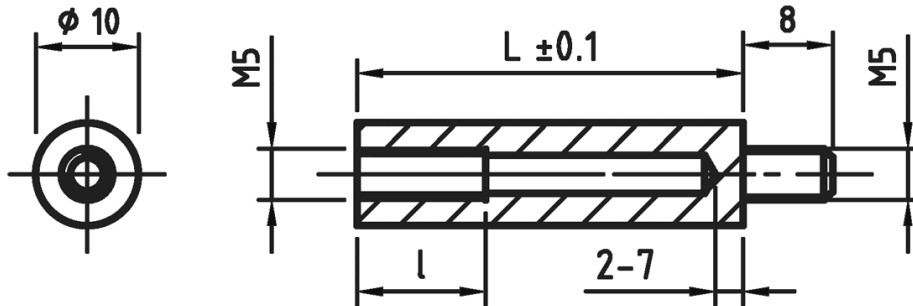

L-TR8 - Round spacers with M4 thread

Details:

- **Material: PA**
- **Colour: black (white on special order)**

Symbol	Length L	Ext. diameter [mm]	Material	Int. thread	Ext. thread	Int. thread length	Ext. thread length	Color
	[mm]					[mm]	[mm]	
L-TR8-38-WH	38	10	PA 66	M5	M5	10	8	white