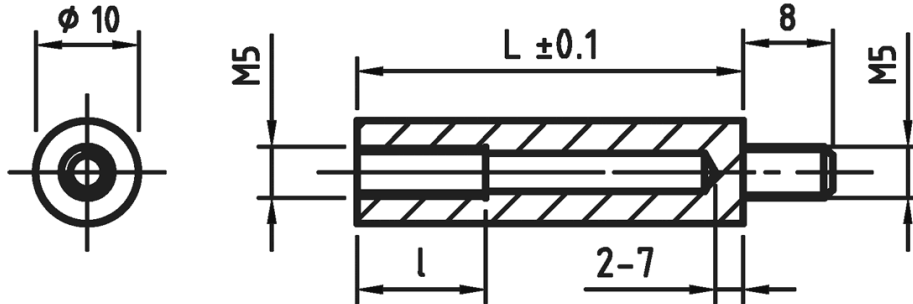

L-TR8 - Round spacers with M4 thread

Details:

- **Material: PA**
- **Colour: black (white on special order)**

Symbol	Height L	Ext. diameter	Material	Int. thread	Ext. thread	Int. thread length	Ext. thread length	Color
	[mm]					[mm]	[mm]	
L-TR8-27-BLK	27	10	PA 66	M5	M5	10	8	black