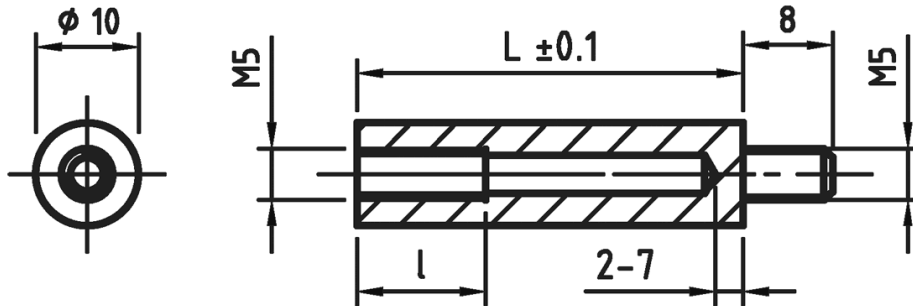

L-TR8 - Round spacers with M4 thread

Details:

- **Material: PA**
- **Colour: black (white on special order)**

Symbol	Height L	Ext. diameter	Material	Int. thread	Ext. thread	Int. thread length	Ext. thread length	Color
	[mm]					[mm]	[mm]	
L-TR8-13-BLK	13	10	PA 66	M5	M5	10	8	black