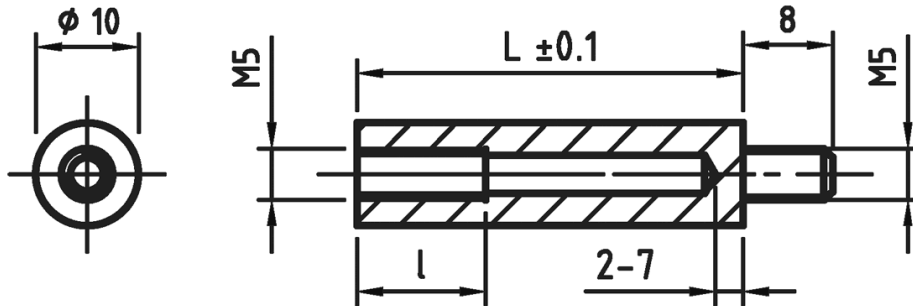

L-TR8 - Round spacers with M4 thread

Details:

- **Material: PA**
- **Colour: black (white on special order)**

Symbol	Height L	Ext. diameter	Material	Int. thread	Ext. thread	Int. thread length	Ext. thread length	Color
	[mm]					[mm]	[mm]	
L-TR8-12-BLK	12	10	PA 66	M5	M5	10	8	black