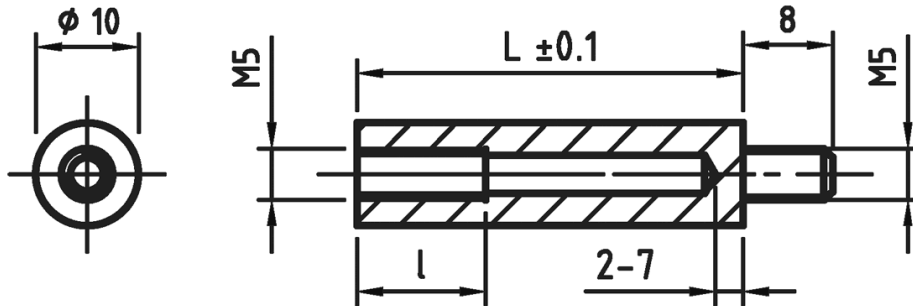

L-TR8 - Round spacers with M4 thread

Details:

- **Material: PA**
- **Colour: black (white on special order)**

Symbol	Height L	Ext. diameter	Material	Int. thread	Ext. thread	Int. thread length	Ext. thread length	Color
	[mm]					[mm]	[mm]	
L-TR8-11-BLK	11	10	PA 66	M5	M5	9	8	black