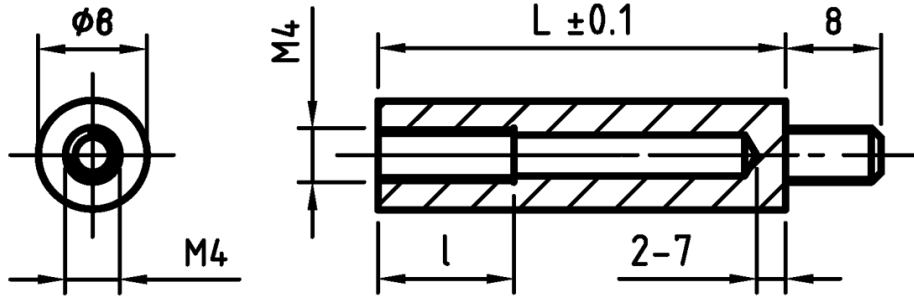

L-TR7 - Round spacers with M4 thread

Details:

- **Material: PA**
- **Colour: black (white on special order)**

Symbol	Height L	Ext. diameter	Material	Int. thread	Ext. thread	Int. thread length	Ext. thread length	Color
	[mm]					[mm]	[mm]	
L-TR7-61-WH	61	8	PA 66	M4	M4	10	8	white