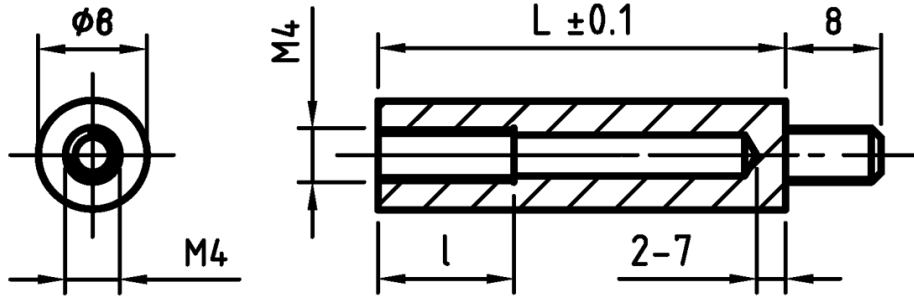

L-TR7 - Round spacers with M4 thread

Details:

- **Material: PA**
- **Colour: black (white on special order)**

Symbol	Height L	Ext. diameter	Material	Int. thread	Ext. thread	Int. thread length	Ext. thread length	Color
	[mm]	[mm]				[mm]	[mm]	
L-TR7-58-BLK	58	8	PA 66	M4	M4	10	8	black