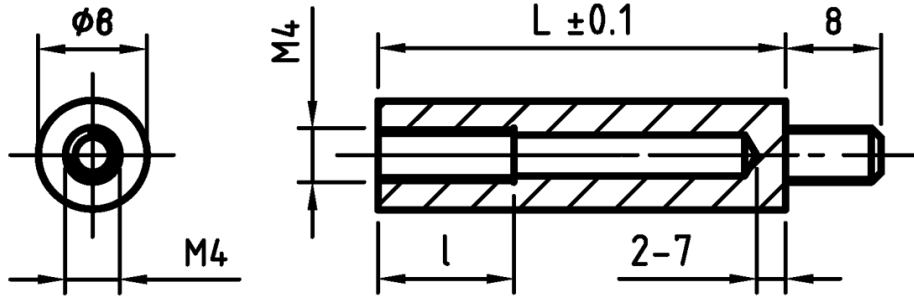

L-TR7 - Round spacers with M4 thread

Details:

- **Material: PA**
- **Colour: black (white on special order)**

Symbol	Height L	Ext. diameter [mm]	Material	Int. thread	Ext. thread	Int. thread length	Ext. thread length	Color
	[mm]					[mm]	[mm]	
L-TR7-19-WH	19	8	PA 66	M4	M4	10	8	white