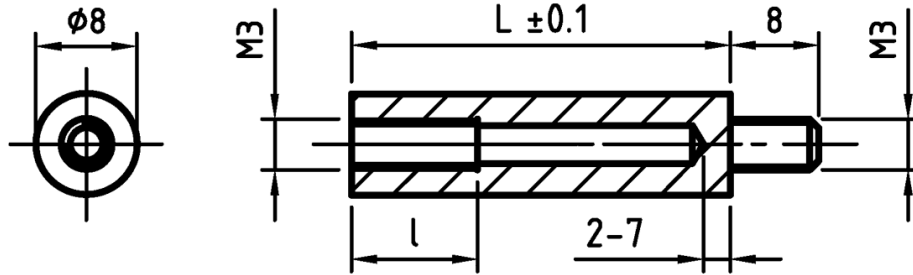

L-TR6 - Round spacers with M3 thread

Details:

- **Material: PA**
- **Colour: black (white on special order)**

Symbol	Length L	Ext. diameter	Material	Int. thread	Ext. thread	Int. thread length	Ext. thread length	Color
	[mm]	[mm]				[mm]	[mm]	
L-TR6-61-BLK	61	8	PA 66	M3	M3	10	8	black