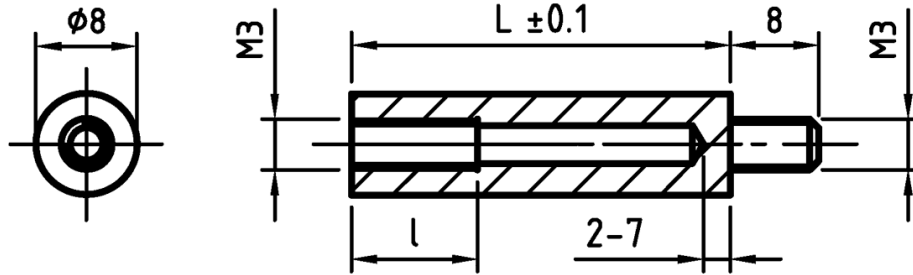

L-TR6 - Round spacers with M3 thread

Details:

- **Material: PA**
- **Colour: black (white on special order)**

Symbol	Height L	Ext. diameter	Material	Int. thread	Ext. thread	Int. thread length	Ext. thread length	Color
	[mm]					[mm]	[mm]	
L-TR6-58-WH	58	8	PA 66	M3	M3	10	8	white