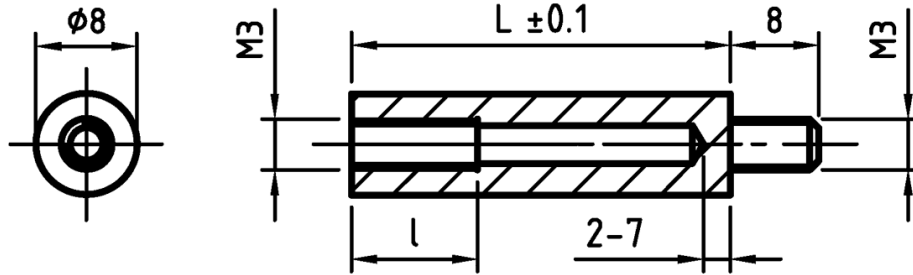

L-TR6 - Round spacers with M3 thread

Details:

- **Material: PA**
- **Colour: black (white on special order)**

Symbol	Height L	Ext. diameter	Material	Int. thread	Ext. thread	Int. thread length	Ext. thread length	Color
	[mm]					[mm]	[mm]	
L-TR6-55-WH	55	8	PA 66	M3	M3	10	8	white