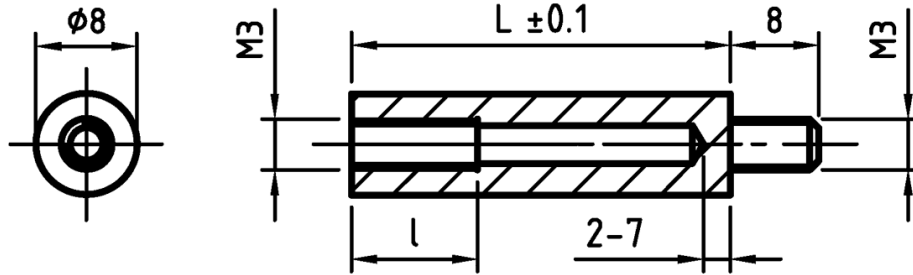

L-TR6 - Round spacers with M3 thread

Details:

- **Material: PA**
- **Colour: black (white on special order)**

| Symbol | Height L | Ext. diameter | Material | Int. thread | Ext. thread | Int. thread length | Ext. thread length | Color |
|--------------|----------|---------------|----------|-------------|-------------|--------------------|--------------------|-------|
| | [mm] | | | | | [mm] | [mm] | |
| L-TR6-47-BLK | 47 | 8 | PA 66 | M3 | M3 | 10 | 8 | black |