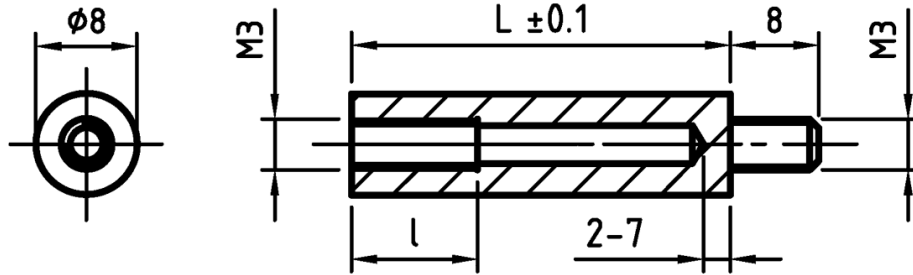

L-TR6 - Round spacers with M3 thread

Details:

- **Material: PA**
- **Colour: black (white on special order)**

Symbol	Height L	Ext. diameter	Material	Int. thread	Ext. thread	Int. thread length	Ext. thread length	Color
	[mm]					[mm]	[mm]	
L-TR6-44-BLK	44	8	PA 66	M3	M3	10	8	black