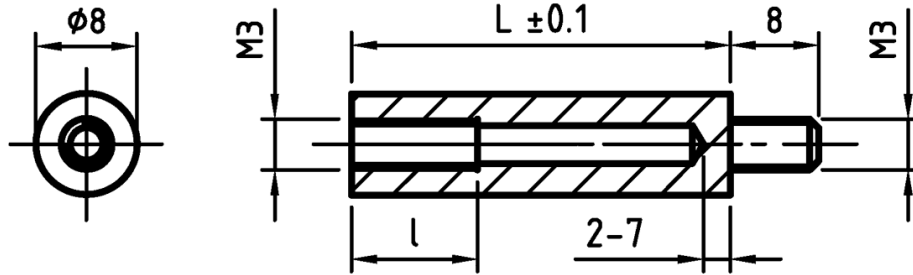

L-TR6 - Round spacers with M3 thread

Details:

- **Material: PA**
- **Colour: black (white on special order)**

Symbol	Height L	Ext. diameter [mm]	Material	Int. thread	Ext. thread	Int. thread length	Ext. thread length	Color
	[mm]					[mm]	[mm]	
L-TR6-37-WH	37	8	PA 66	M3	M3	10	8	white