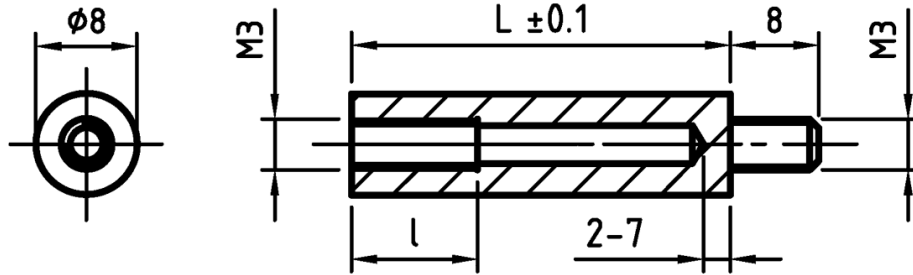

L-TR6 - Round spacers with M3 thread

Details:

- **Material: PA**
- **Colour: black (white on special order)**

Symbol	Height L	Ext. diameter	Material	Int. thread	Ext. thread	Int. thread length	Ext. thread length	Color
	[mm]					[mm]	[mm]	
L-TR6-24-BLK	24	8	PA 66	M3	M3	10	8	black