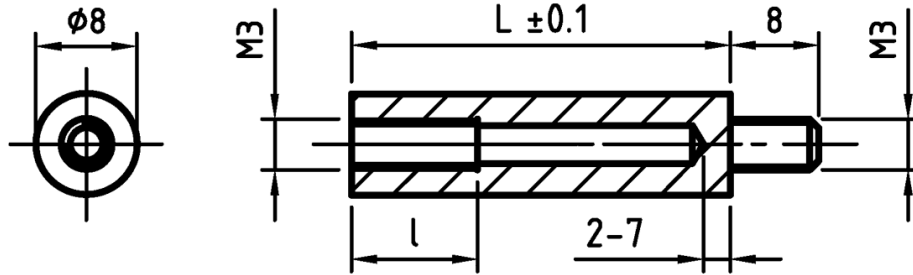

L-TR6 - Round spacers with M3 thread

Details:

- **Material: PA**
- **Colour: black (white on special order)**

Symbol	Height L	Ext. diameter	Material	Int. thread	Ext. thread	Int. thread length	Ext. thread length	Color
	[mm]					[mm]	[mm]	
L-TR6-23-WH	23	8	PA 66	M3	M3	10	8	white