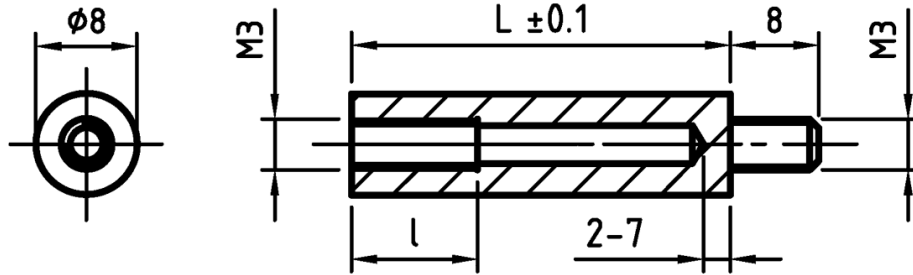

L-TR6 - Round spacers with M3 thread

Details:

- **Material: PA**
- **Colour: black (white on special order)**

Symbol	Height L	Ext. diameter	Material	Int. thread	Ext. thread	Int. thread length	Ext. thread length	Color
	[mm]					[mm]	[mm]	
L-TR6-21-BLK	21	8	PA 66	M3	M3	10	8	black