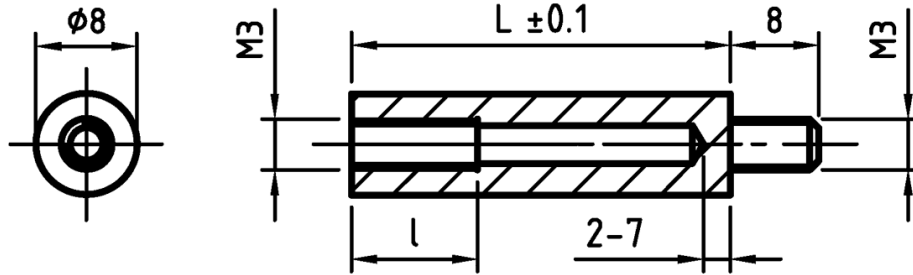

L-TR6 - Round spacers with M3 thread

Details:

- **Material: PA**
- **Colour: black (white on special order)**

Symbol	Height L	Ext. diameter	Material	Int. thread	Ext. thread	Int. thread length	Ext. thread length	Color
	[mm]					[mm]	[mm]	
L-TR6-10-BLK	10	8	PA 66	M3	M3	8	8	black