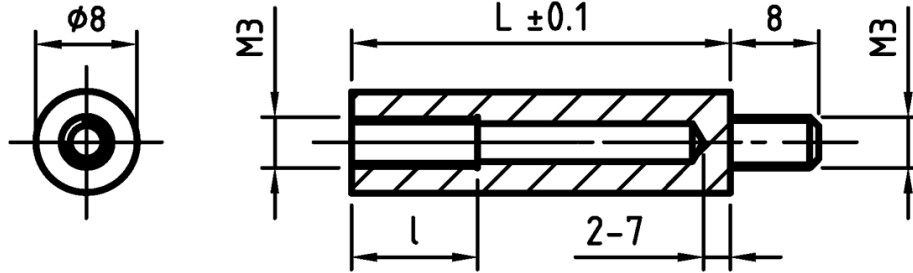

L-TR6 - Round spacers with M3 thread

Details:

- **Material: PA**
- **Colour: black (white on special order)**

Symbol	Length L	Ext. diameter	Material	Int. thread	Ext. thread	Int. thread length	Ext. thread length	Color
	[mm]	[mm]				[mm]	[mm]	
L-TR6-07-WH	7	8	PA 66	M3	M3	5	8	white