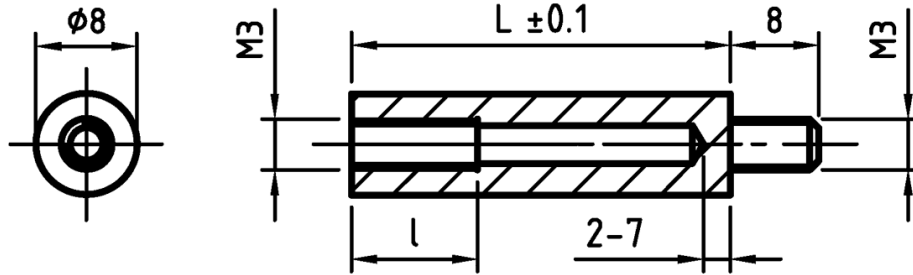

L-TR6 - Round spacers with M3 thread

Details:

- **Material: PA**
- **Colour: black (white on special order)**

Symbol	Length L	Ext. diameter	Material	Int. thread	Ext. thread	Int. thread length	Ext. thread length	Color
	[mm]	[mm]				[mm]	[mm]	
L-TR6-05-BLK	5	8	PA 66	M3	M3	3	8	black