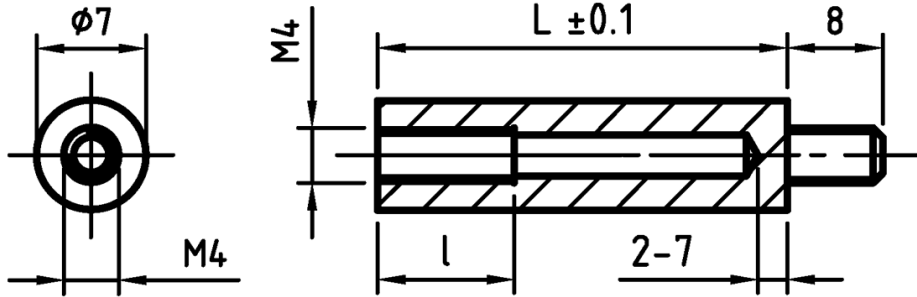

L-TR5 - Round spacers with M4 thread

Details:

- **Material: PA**
- **Colour: black (white on special order)**

Symbol	Height L	Ext. diameter	Material	Int. thread	Ext. thread	Int. thread length	Ext. thread length	Color
	[mm]	[mm]				[mm]	[mm]	
L-TR5-42-BLK	42	7	PA 66	M4	M4	10	8	black